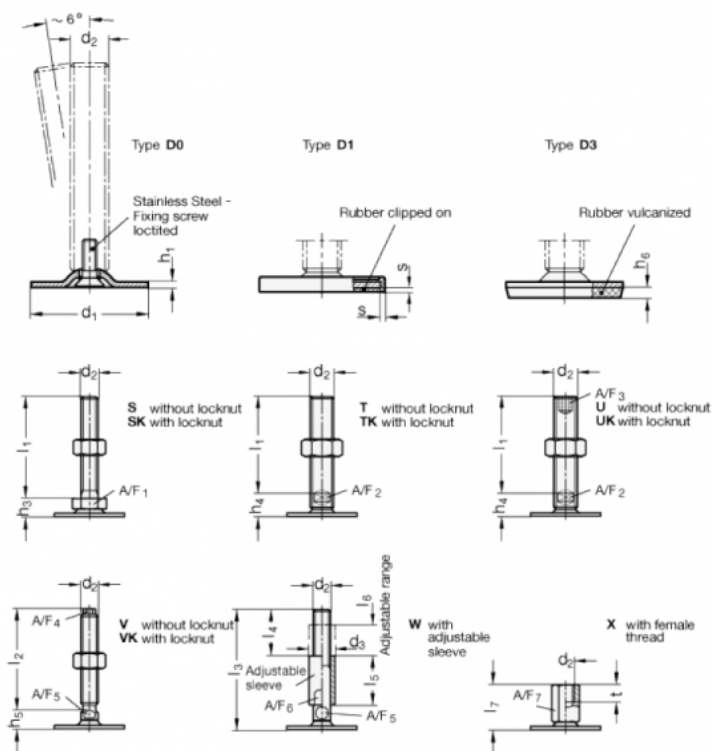

Article number: 204180M2075D3TK
 Description: E+G levelling foot
 GN 41-80-M20-75-D3-TK
 Note: TK With nut, Wrench flat at the bottom

Measures

- A/F2 = 15
- d1 = 80
- d2 = M20
- h1 = 3
- h4 = 18
- h6 = 5
- l1 = 75
- s =